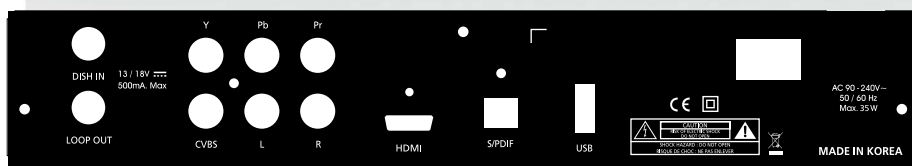

TS4500HD

HD DIGITAL SATELLITE RECEIVER

HIGH DEFINITION - COMMON INTERFACE

Cod. Art. 21005130
Cod. EAN: 802442701052-9

HDMI HD DiSEqC 1.2

CARATTERISTICHE GENERALI

The new HD common interface satellite receiver TS4500 HD is able to decode satellite free to air channels and also pay TV channels through external common interface CAM.

Being compatible with High Definition broadcasting, it's enough to connect to device to a HD Ready or Full HD TV using HDMI digital output, to have the most wonderful and extraordinary image and sound quality.

Thanks to compact size and to attractive black design, TS4500 HD is part of new set top box generation.

TECHNICAL SPECIFICATIONS

- HD Common Interface Satellite Receiver
- Satellite DVB-S/DVB-S2 SD/HD MPEG-2/MPEG-4 (H.264)
- 1 Common Interface reader slot
- 4.000 TV and Radio channels memory dept
- Favourite channel lists
- Multilanguage OSD menu
- Teletext and subtitle
- Timer function
- VFD display
- DiSEqC 1.0 & 1.2
- Reset function
- Easy installation
- Remote control included
- Product dimensions (mm): 235x200x45

A/V CONNECTIONS

- Audio/Video: HDMI Digital output
- Stereo analog Audio out (RCaX2)
- Digital Audio output SPDIF (Opticalx1)
- Video Component and CVBS
- 1 Host USB slot (software update)